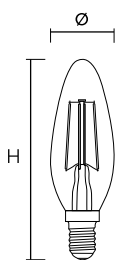

2 Year Silver Warranty				
Code	Lamp Type	Temp	Lm	ØxH (mm)
Non Dimmable				
60950	4.5W LED Genesis Filament Clear Candle - BC			35x91
60951	4.5W LED Genesis Filament Clear Candle - ES	2700K	470	35x93
60952	4.5W LED Genesis Filament Clear Candle - SBC			35x95
60953	4.5W LED Genesis Filament Clear Candle - SES			35x97
Dimmable				
60954	4.5W LED Genesis Filament Clear Candle Dimmable - BC			35x91
60955	4.5W LED Genesis Filament Clear Candle Dimmable - ES	2700K	470	35x93
60956	4.5W LED Genesis Filament Clear Candle Dimmable - SBC			35x95
60957	4.5W LED Genesis Filament Clear Candle Dimmable - SES			35x97